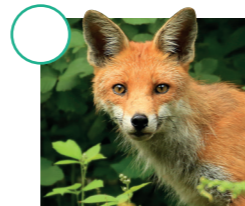

Great Yorkshire Creature Count – search for the wildlife on your doorstep!

Submit your counts at ywt.org.uk/submit-gycc-sightings

Submit your results!

Yorkshire Wildlife Trust Team Wilder
Make your outside space a certified haven for wildlife, with our Wildlife Gardening Award
Apply at ywt.org.uk/Wildlife-Gardening-Award

Fox

What else can you see?

Use this space to note down any other creatures that you see or hear, or draw a picture of your favourite!

We'd love to see your checklists! Share them with us on Twitter, Facebook and Instagram.